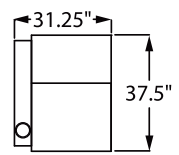

5306 - LEFT FACING STRAIGHT ARM RECLINER