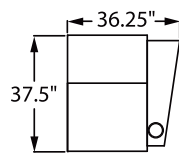

Available Pieces

- 3906 2 Arm Recliner**
H. 42.5" D. 37.5" W. 36.75"
- 5206 Right Facing Straight Arm Recliner**
H. 42.5" D. 37.5" W. 31.25"
- 5306 Left Facing Straight Arm Recliner**
H. 42.5" D. 37.5" W. 31.25"
- 5346 Left Facing Straight Arm/Right Facing Wedge Arm Recliner**
H. 42.5" D. 37.5" W. 41.75"
- 5446 Right Facing Wedge Arm Recliner**
H. 42.5" D. 37.5" W. 36.25"
- 5486 Left Facing Wedge Arm Recliner**
H. 42.5" D. 37.5" W. 36.25"

Available in leather with vinyl match and full bonded latest generation leather.

Fusion Collection Theater Seating Style: 1019 Escape

Configurations

42.5" BACK HEIGHT

3906 - 2 ARM RECLINER

5346 - LEFT FACING STRAIGHT ARM/RIGHT FACING WEDGE ARM RECLINER