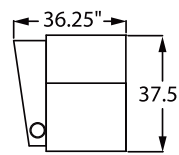

5486 - LEFT FACING WEDGE ARM RECLINER