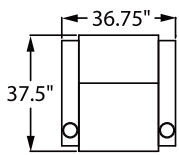

Available Pieces

- 3906 2 Arm Recliner**
H. 42.5" D. 37.5" W. 36.75"
- 5206 Right Facing Straight Arm Recliner**
H. 42.5" D. 37.5" W. 31.25"
- 5306 Left Facing Straight Arm Recliner**
H. 42.5" D. 37.5" W. 31.25"
- 5346 Left Facing Straight Arm/Right Facing Wedge Arm Recliner**
H. 42.5" D. 37.5" W. 41.75"
- 5446 Right Facing Wedge Arm Recliner**
H. 42.5" D. 37.5" W. 36.25"
- 5486 Left Facing Wedge Arm Recliner**
H. 42.5" D. 37.5" W. 36.25"

Available in leather with vinyl match and full bonded latest generation leather.

Fusion Collection Theater Seating Style: 1019 Escape

Configurations

42.5" BACK HEIGHT

3906 - 2 ARM RECLINER

5346 - LEFT FACING STRAIGHT ARM/RIGHT FACING WEDGE ARM RECLINER