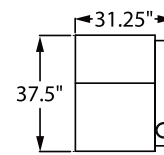

5206 - RIGHT FACING STRAIGHT ARM RECLINER