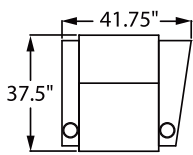

Available Pieces

- 3906 2 Arm Recliner**
H. 42.5" D. 37.5" W. 36.75"
- 5206 Right Facing Straight Arm Recliner**
H. 42.5" D. 37.5" W. 31.25"
- 5306 Left Facing Straight Arm Recliner**
H. 42.5" D. 37.5" W. 31.25"
- 5346 Left Facing Straight Arm/Right Facing Wedge Arm Recliner**
H. 42.5" D. 37.5" W. 41.75"
- 5446 Right Facing Wedge Arm Recliner**
H. 42.5" D. 37.5" W. 36.25"
- 5486 Left Facing Wedge Arm Recliner**
H. 42.5" D. 37.5" W. 36.25"

Available in leather with vinyl match and full bonded latest generation leather.

Fusion Collection Theater Seating Style: 1019 Escape

Configurations

42.5" BACK HEIGHT

3906 - 2 ARM RECLINER

5346 - LEFT FACING STRAIGHT ARM/RIGHT FACING WEDGE ARM RECLINER