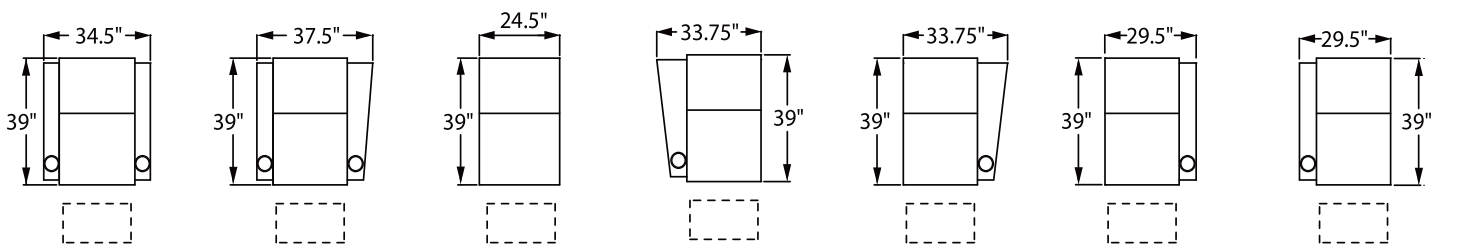

Fusion Collection Theater Seating Style: 1011 Lagoon

Configurations

42.5" BACK HEIGHT

3900 - 2 ARM RECLINER
3901 - w/POWER RECLINE

5340 - LEFT FACING
STRAIGHT ARM/
RIGHT FACING WEDGE
ARM RECLINER
5341 - w/POWER RECLINE

5400 - ARMLESS RECLINER
5401 - w/POWER RECLINE

5480 - LEFT FACING
WEDGE ARM RECLINER
5481 - w/POWER RECLINE

5440 - RIGHT FACING
WEDGE ARM RECLINER
5441 - w/POWER RECLINE

5200 - RIGHT FACING
STRAIGHT ARM RECLINER
5201 - w/POWER RECLINE

5300 - LEFT FACING
STRAIGHT ARM RECLINER
5301 - w/POWER RECLINE